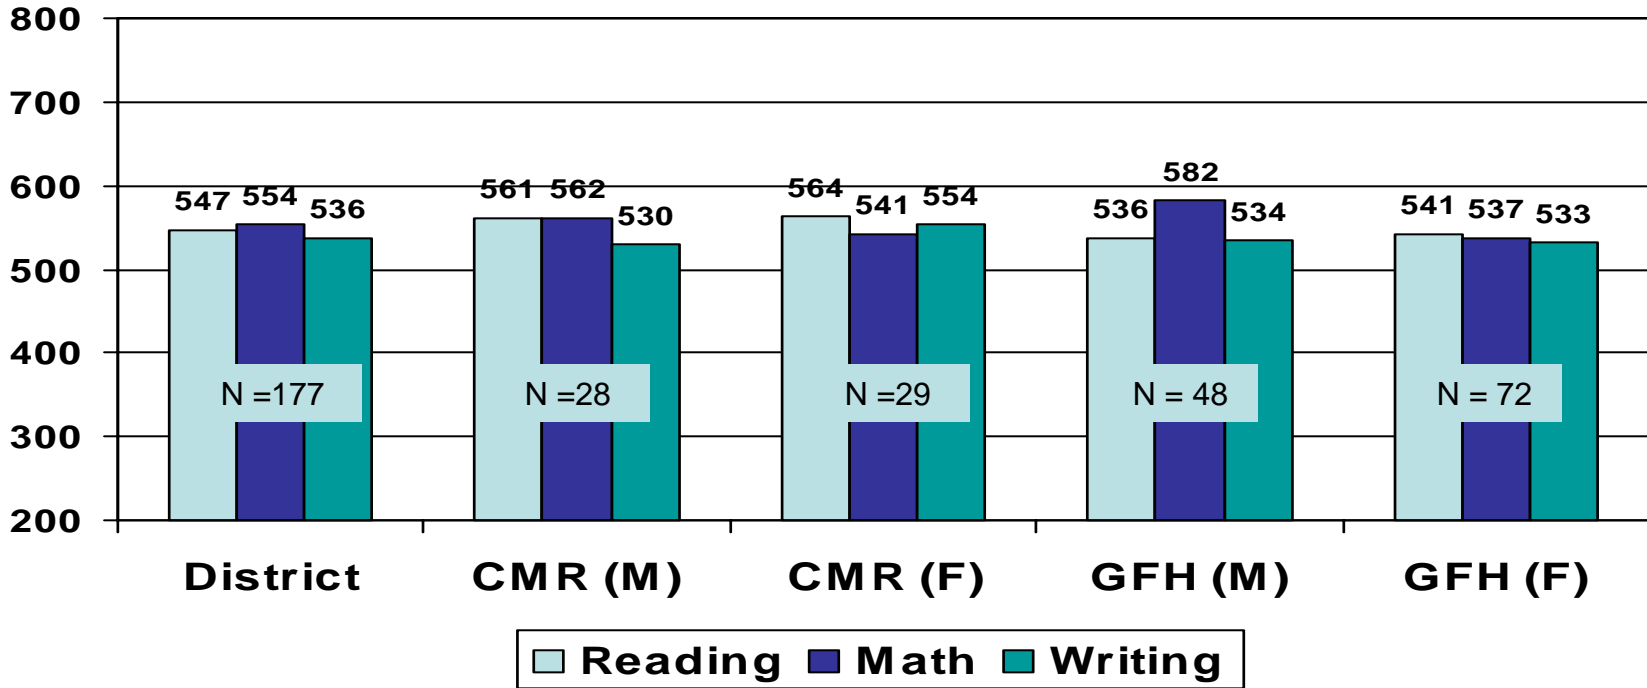

SAT Critical Reading Mean Scores

GFPS
 Montana
 Nation

The mean is the arithmetic average of a set of scores.

SAT Mathematics Mean Scores

The SAT Reasoning Test was changed and a writing section was included. Scores for the writing section were first reported in 2006. Of the total # of SAT Reasoning test takers, 94% have scores on the SAT writing section.

SAT Writing Mean Scores

Montana has a 28% participation rate in 2006. The highest participation rate is New York with 88%.

SAT Scores by Gender and School

Montana tested 3,024 students. CMR tested 32 Seniors and 25 Juniors. GFH tested 70 Seniors and 50 Juniors.