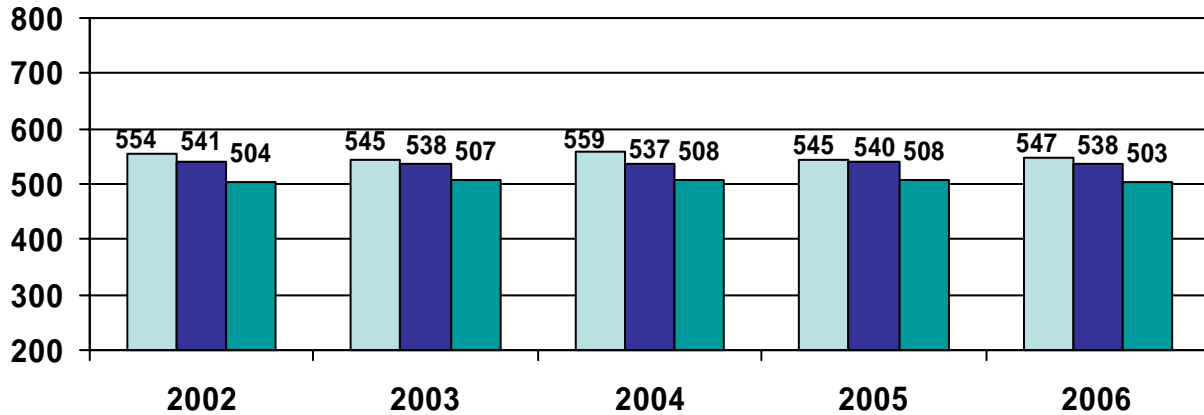

SAT Critical Reading Mean Scores

GFPS
 Montana
 Nation

The mean is the arithmetic average of a set of scores.

SAT Mathematics Mean Scores

The SAT Reasoning Test was changed and a writing section was included. Scores for the writing section were first reported in 2006. Of the total # of SAT Reasoning test takers, 94% have scores on the SAT writing section.

SAT Writing Mean Scores

Montana has a 28% participation rate in 2006. The highest participation rate is New York with 88%.

SAT Scores by Gender and School

Montana tested 3,024 students. CMR tested 32 Seniors and 25 Juniors. GFH tested 70 Seniors and 50 Juniors.