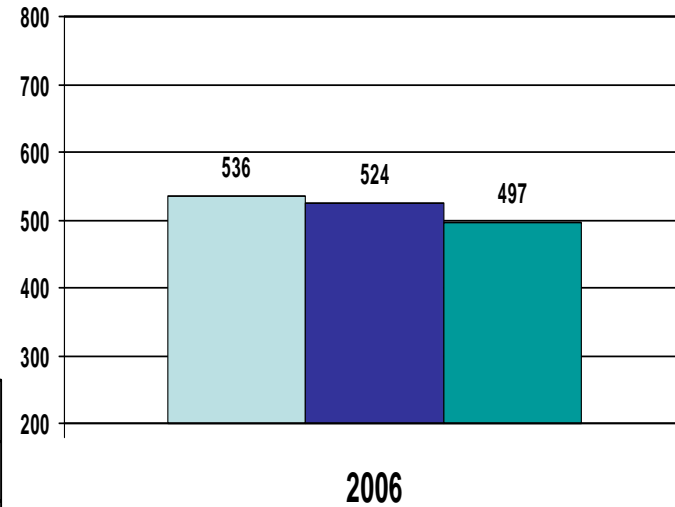

SAT Critical Reading Mean Scores

GFPS
 Montana
 Nation

The mean is the arithmetic average of a set of scores.

SAT Mathematics Mean Scores

The SAT Reasoning Test was changed and a writing section was included. Scores for the writing section were first reported in 2006. Of the total # of SAT Reasoning test takers, 94% have scores on the SAT writing section.

SAT Writing Mean Scores

Montana has a 28% participation rate in 2006. The highest participation rate is New York with 88%.

SAT Scores by Gender and School

Montana tested 3,024 students. CMR tested 32 Seniors and 25 Juniors. GFH tested 70 Seniors and 50 Juniors.