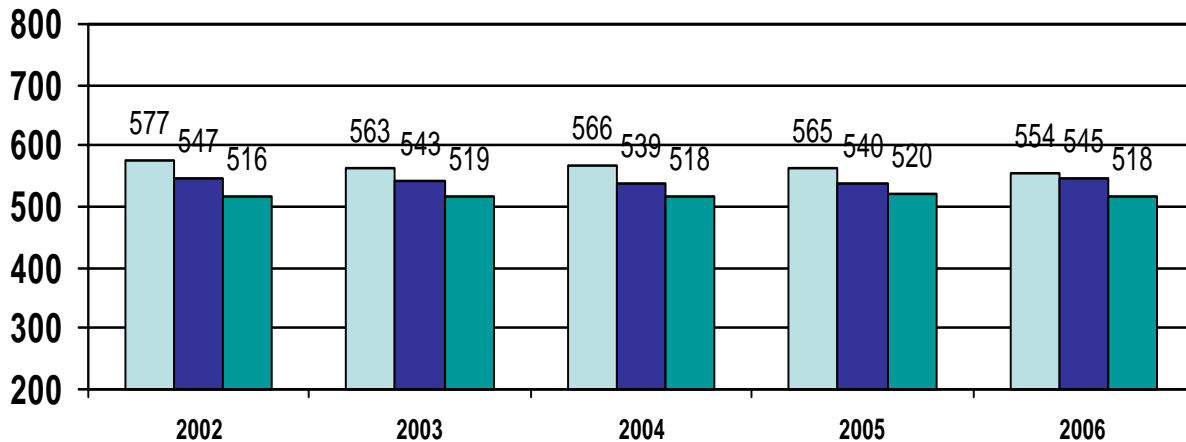

SAT Critical Reading Mean Scores

GFPS
 Montana
 Nation

The mean is the arithmetic average of a set of scores.

SAT Mathematics Mean Scores

The SAT Reasoning Test was changed and a writing section was included. Scores for the writing section were first reported in 2006. Of the total # of SAT Reasoning test takers, 94% have scores on the SAT writing section.

SAT Writing Mean Scores

Montana has a 28% participation rate in 2006. The highest participation rate is New York with 88%.

SAT Scores by Gender and School

Montana tested 3,024 students. CMR tested 32 Seniors and 25 Juniors. GFH tested 70 Seniors and 50 Juniors.